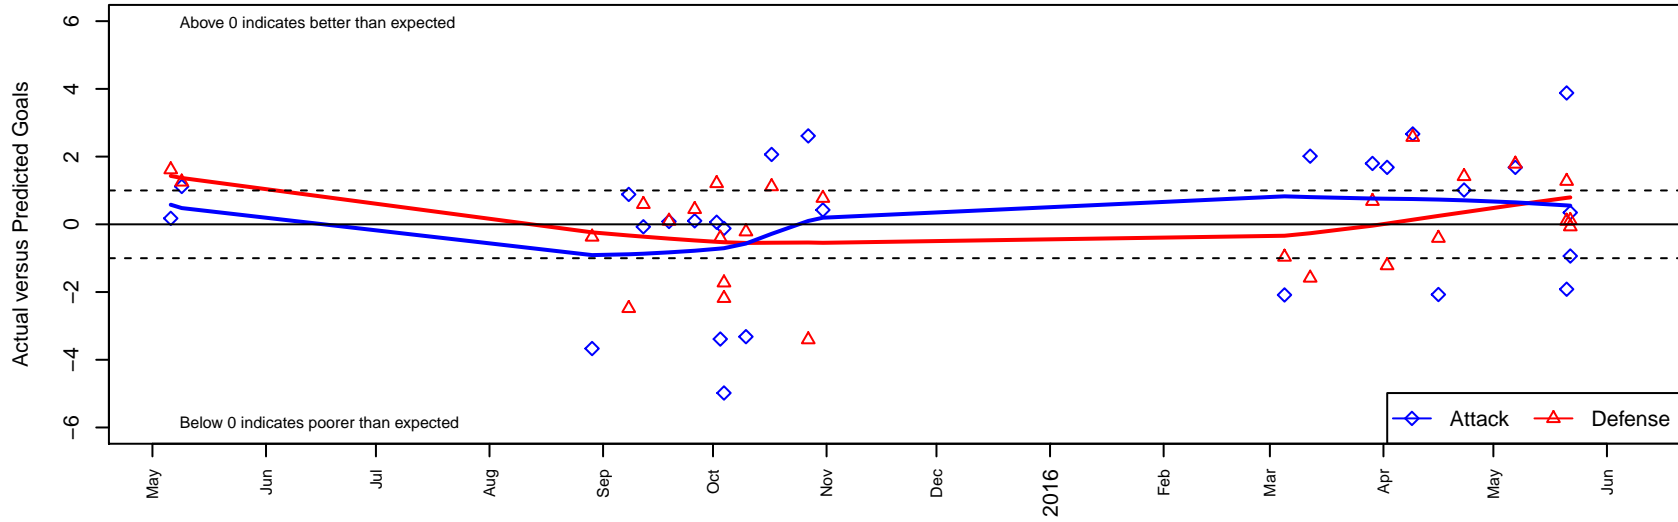

Idaho Inferno B03

, ID
 B03 total strength=634
 attack=0.98 defense=0.32
 fall league = Idaho D3 U12 South U12
 spr league = Spr Idaho D3 U12 North U12

alt names used:
 INFERNO
 INFERNO (ID)
 INFERNO
 INFERNO (ID)

Venues played:
 2014 Spr Idaho D3 B U11
 2015 Idaho D3 U12 South U12
 2015 GEM State Challenge U12B Silver West I
 2015 Spr Idaho D3 U12 North U12
 2015 ID Directors Cup U12B Silver West U12

Idaho Inferno B03
 Dots are actual minus expected GF (blue circles) and GA (red triangles).
 Blue line is smoothed change in attack strength. Red is smoothed change in defense strength.

**attack and defense variance (black dot)
relative to other teams
and top 10 in region**

**attack and defense rating
relative to others at age
and all opponents in last 13 months**

Performance relative to 13 month average