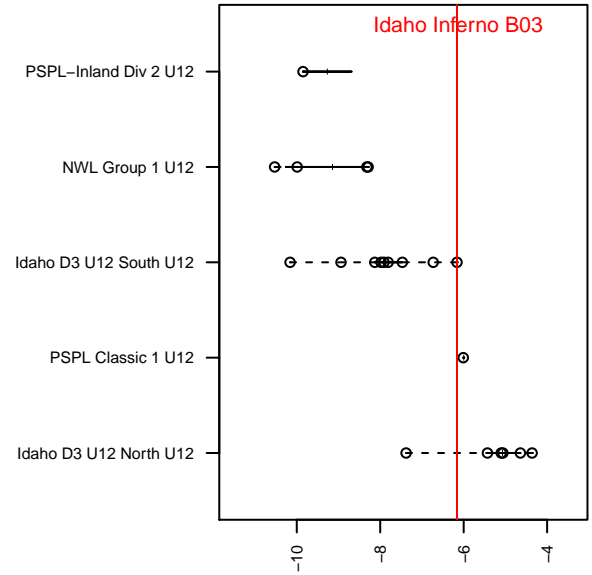

Idaho Inferno B03

, ID
 B03 total strength=634
 attack=0.98 defense=0.32
 fall league = Idaho D3 U12 South U12
 spr league = Spr Idaho D3 U12 North U12

alt names used:
 INFERNO
 INFERNO (ID)
 INFERNO
 INFERNO (ID)

Venues played:
 2014 Spr Idaho D3 B U11
 2015 Idaho D3 U12 South U12
 2015 GEM State Challenge U12B Silver West I
 2015 Spr Idaho D3 U12 North U12
 2015 ID Directors Cup U12B Silver West U12

Idaho Inferno B03
 Dots are actual minus expected GF (blue circles) and GA (red triangles).
 Blue line is smoothed change in attack strength. Red is smoothed change in defense strength.

**attack and defense variance (black dot)
relative to other teams
and top 10 in region**

**attack and defense rating
relative to others at age
and all opponents in last 13 months**

Performance relative to 13 month average